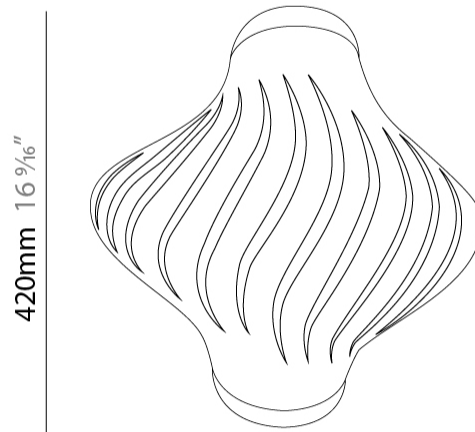

PROJECT	_____
TYPE	_____
SPECIFIER	_____
QUANTITY	_____
DATE	_____

HELIOS SURFACE

D62022-

base number   Finish
Options

1. To build a product code in our configurator select the specify button on the base model # product page
2. To build a manual product code on this datasheet choose from the options listed below in blue font and add the suffix to the base model #

GENERAL

Series: Helios
Brand: Linea Zero
Division: Design
Mounting Type: Surface
Mounting Location: Ceiling
Subcategory: Ambient

PHYSICAL

Shape: Abstract
Diameter (mm): 400
Diameter (in): 15 3/4
Height (mm): 390
Height (in): 15 3/8
Light Distribution: Omnidirectional
Diffuser: Polilux™ Shade - See Finish Options
Fixture Finish: WHI / BLK / PBL / POR / PGN / COP / NGD / PKM / SIL
Fixture Material: Polilux™/ Metal holder

ELECTRICAL

Number of Lamps: 1
Lamp Type: LED Retrofit
Bulb Included: Bulb Not Included
Max. Wattage Per Lamp (W): 7
Lamp Base: E26
Input Voltage (V): 120
Upon Request: 277Vac / GU24

LED

OPTICAL

RATINGS AND CERTIFICATIONS

Certified By: Certified for North American Standards
IP rating: IP20