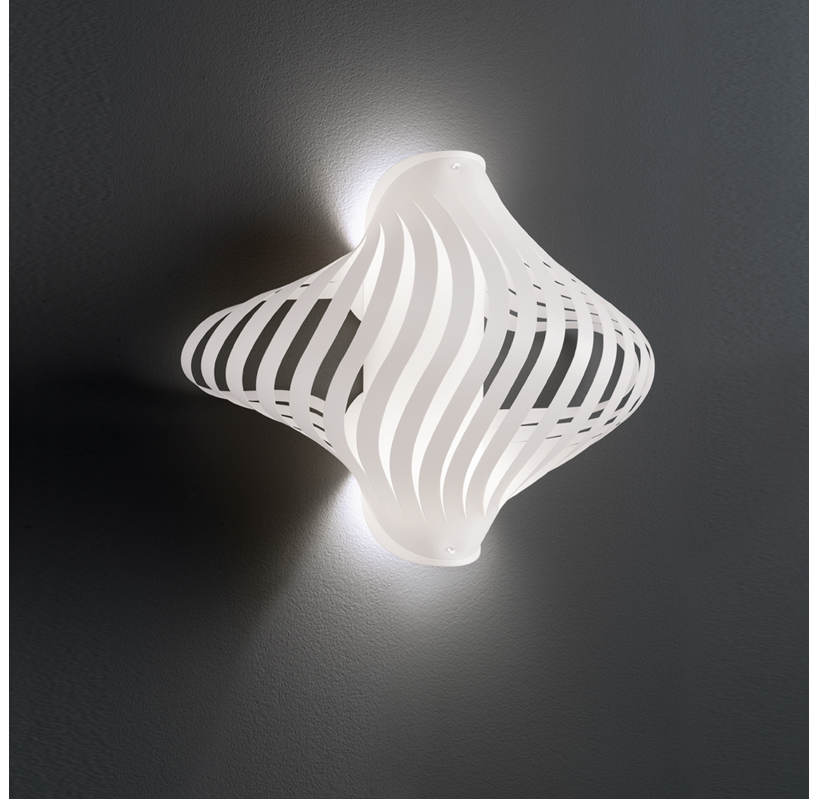

PROJECT	_____
TYPE	_____
SPECIFIER	_____
QUANTITY	_____
DATE	_____

HELIOS SURFACE

D62022-

base number   Finish
Options

1. To build a product code in our configurator select the specify button on the base model # product page
2. To build a manual product code on this datasheet choose from the options listed below in blue font and add the suffix to the base model #

GENERAL

Series: Helios
Brand: Linea Zero
Division: Design
Mounting Type: Surface
Mounting Location: Ceiling
Subcategory: Ambient

PHYSICAL

Shape: Abstract
Diameter (mm): 400
Diameter (in): 15 3/4
Height (mm): 390
Height (in): 15 3/8
Light Distribution: Omnidirectional
Diffuser: Polilux™ Shade - See Finish Options
Fixture Finish: WHI / BLK / PBL / POR / PGN / COP / NGD / PKM / SIL
Fixture Material: Polilux™/ Metal holder

ELECTRICAL

Number of Lamps: 1
Lamp Type: LED Retrofit
Bulb Included: Bulb Not Included
Max. Wattage Per Lamp (W): 7
Lamp Base: E26
Input Voltage (V): 120
Upon Request: 277Vac / GU24

LED

OPTICAL

RATINGS AND CERTIFICATIONS

Certified By: Certified for North American Standards
IP rating: IP20